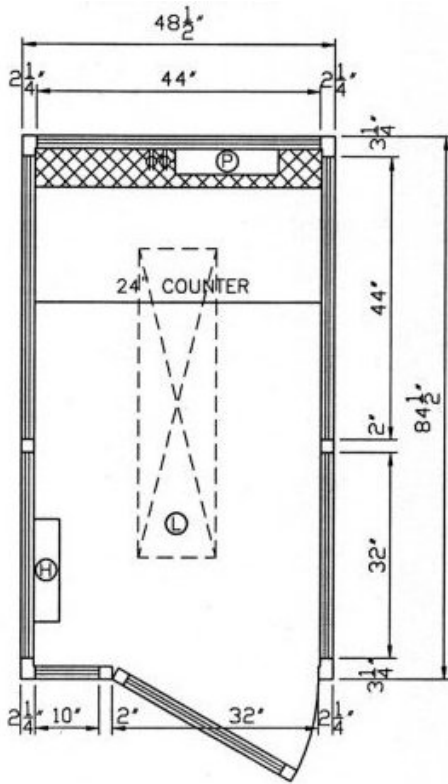

**CKC – ACCESS CONTROL, GUARD & SECURITY BOOTHS
FLOORPLANS – 4' x 7' PAK III KIOSK – DOOR OPTIONS**

LEGEND

- Ⓟ ELECTRICAL PANEL
- Ⓜ HEATER
- Ⓛ LIGHT
- Ⓞ DUPLEX
- Ⓢ SWITCH
- ∟ SLIDING WINDOW
- A/C AIR CONDITIONER
- SKP SOLID KICKPLATE
UPPER/LOWER AREA
- ▨ 6"x 44" RACEWAY
IN FLOOR FOR
INCOMING SERVICES