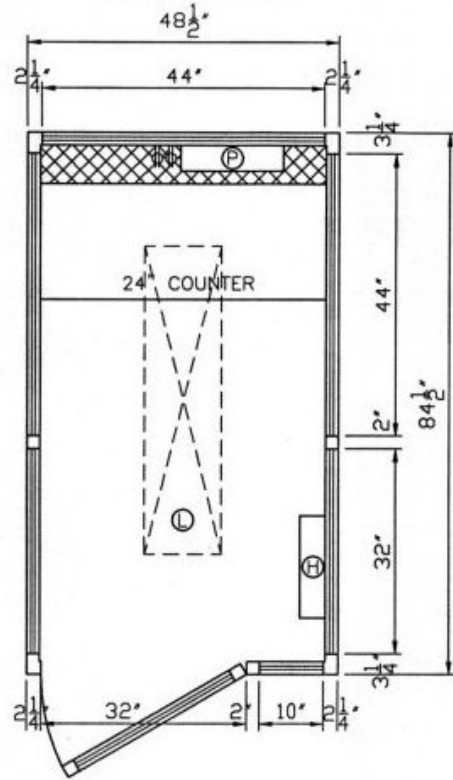

**CKC – ACCESS CONTROL, GUARD & SECURITY BOOTHS
FLOORPLANS – 4' x 7' PAK III KIOSK – DOOR OPTIONS**

LEGEND

- Ⓟ ELECTRICAL PANEL
- Ⓜ HEATER
- Ⓛ LIGHT
- Ⓞ DUPLEX
- Ⓢ SWITCH
- ∟ SLIDING WINDOW
- A/C AIR CONDITIONER
- SKP SOLID KICKPLATE
UPPER/LOWER AREA
- ▨ 6"x 44" RACEWAY
IN FLOOR FOR
INCOMING SERVICES