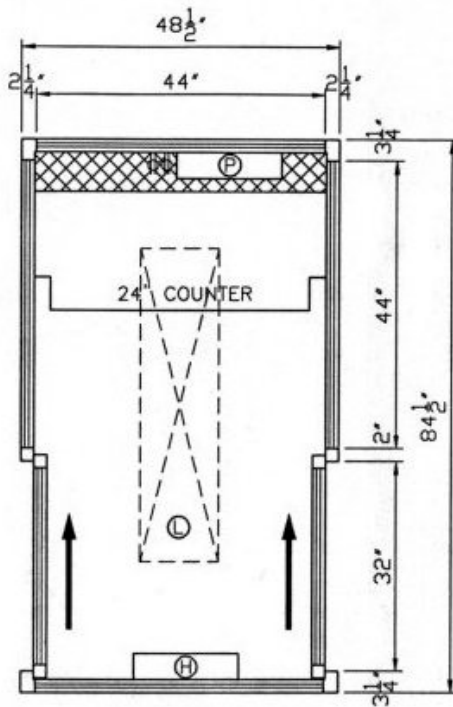

**CKC – ACCESS CONTROL, GUARD & SECURITY BOOTHS
FLOORPLANS – 4' x 7' PAK III KIOSK – DOOR OPTIONS**

LEGEND

- Ⓟ ELECTRICAL PANEL
- Ⓜ HEATER
- Ⓛ LIGHT
- Ⓞ DUPLEX
- Ⓢ SWITCH
- ∟ SLIDING WINDOW
- A/C AIR CONDITIONER
- SKP SOLID KICKPLATE
UPPER/LOWER AREA
- ▨ 6" x 44" RACEWAY
IN FLOOR FOR
INCOMING SERVICES