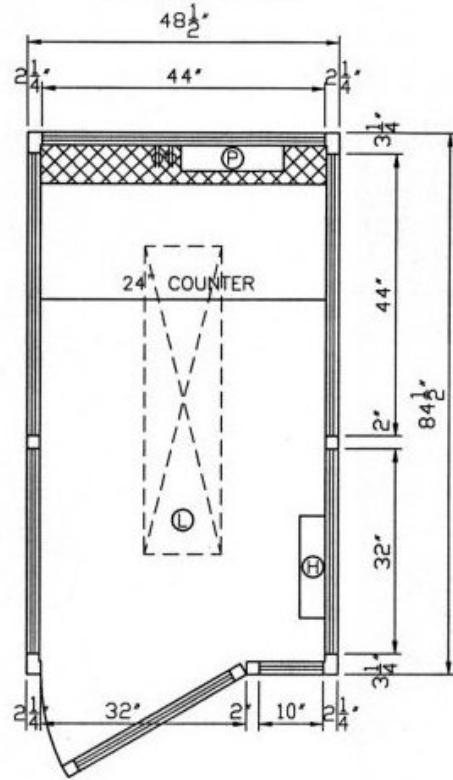

**CKC – ACCESS CONTROL, GUARD & SECURITY BOOTHS
FLOORPLANS – 4' x 7' PAK III KIOSK – DOOR OPTIONS**

LEGEND

- Ⓟ ELECTRICAL PANEL
- Ⓜ HEATER
- Ⓛ LIGHT
- Ⓞ DUPLEX
- Ⓢ SWITCH
- ∟ SLIDING WINDOW
- A/C AIR CONDITIONER
- SKP SOLID KICKPLATE
UPPER/LOWER AREA
- ▨ 6" x 44" RACEWAY
IN FLOOR FOR
INCOMING SERVICES