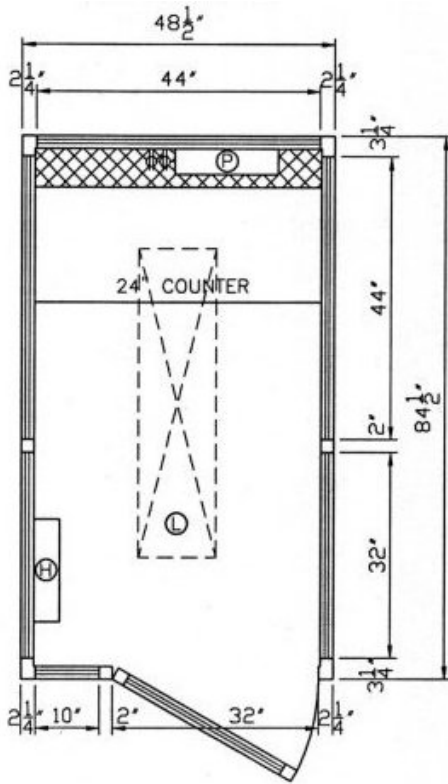

**CKC – ACCESS CONTROL, GUARD & SECURITY BOOTHS
FLOORPLANS – 4' x 7' PAK III KIOSK – DOOR OPTIONS**

LEGEND

- Ⓟ ELECTRICAL PANEL
- Ⓜ HEATER
- Ⓛ LIGHT
- Ⓞ DUPLEX
- Ⓢ SWITCH
- ∟ SLIDING WINDOW
- A/C AIR CONDITIONER
- SKP SOLID KICKPLATE
UPPER/LOWER AREA
- ▨ 6" x 44" RACEWAY
IN FLOOR FOR
INCOMING SERVICES