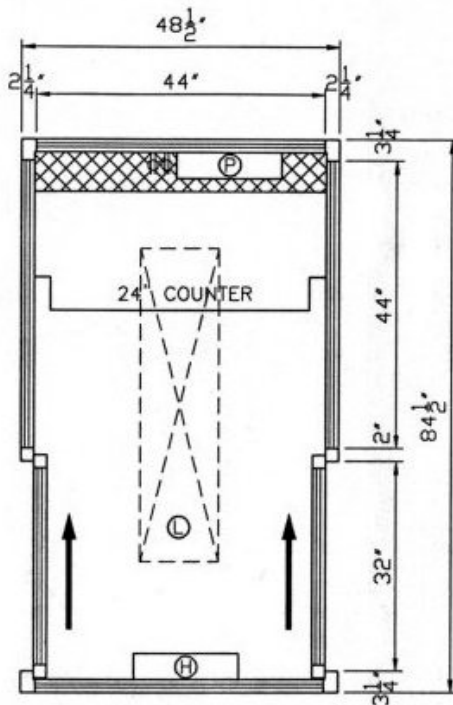

**CKC – ACCESS CONTROL, GUARD & SECURITY BOOTHS
FLOORPLANS – 4' x 7' PAK III KIOSK – DOOR OPTIONS**

LEGEND

- Ⓟ ELECTRICAL PANEL
- Ⓜ HEATER
- Ⓛ LIGHT
- Ⓞ DUPLEX
- Ⓢ SWITCH
- ∟ SLIDING WINDOW
- A/C AIR CONDITIONER
- SKP SOLID KICKPLATE
UPPER/LOWER AREA
- ▨ 6"x 44" RACEWAY
IN FLOOR FOR
INCOMING SERVICES